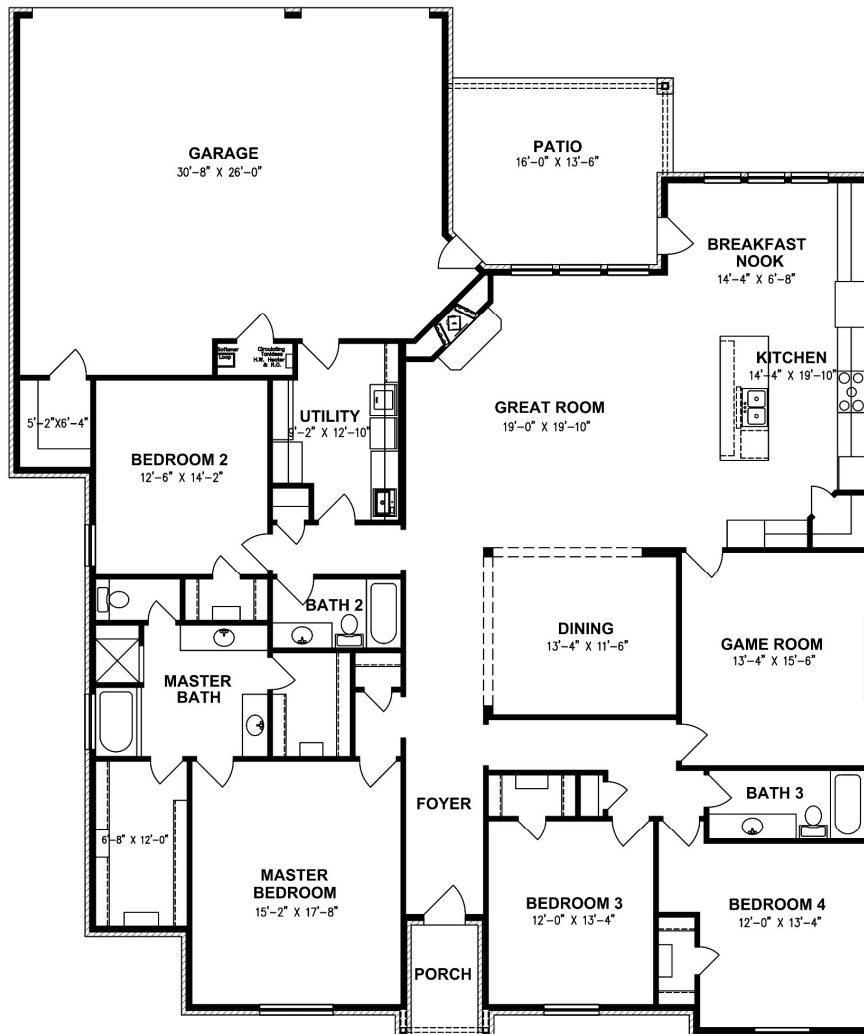

Mark Payne
SMART DESIGN • BUILT FOR LIFE
Homes

6104 Beals Creek Ct.

2,994 SQ. FT.

The Stafford

Estimated Price: \$598,500

Estimated Completion Date: January 2023